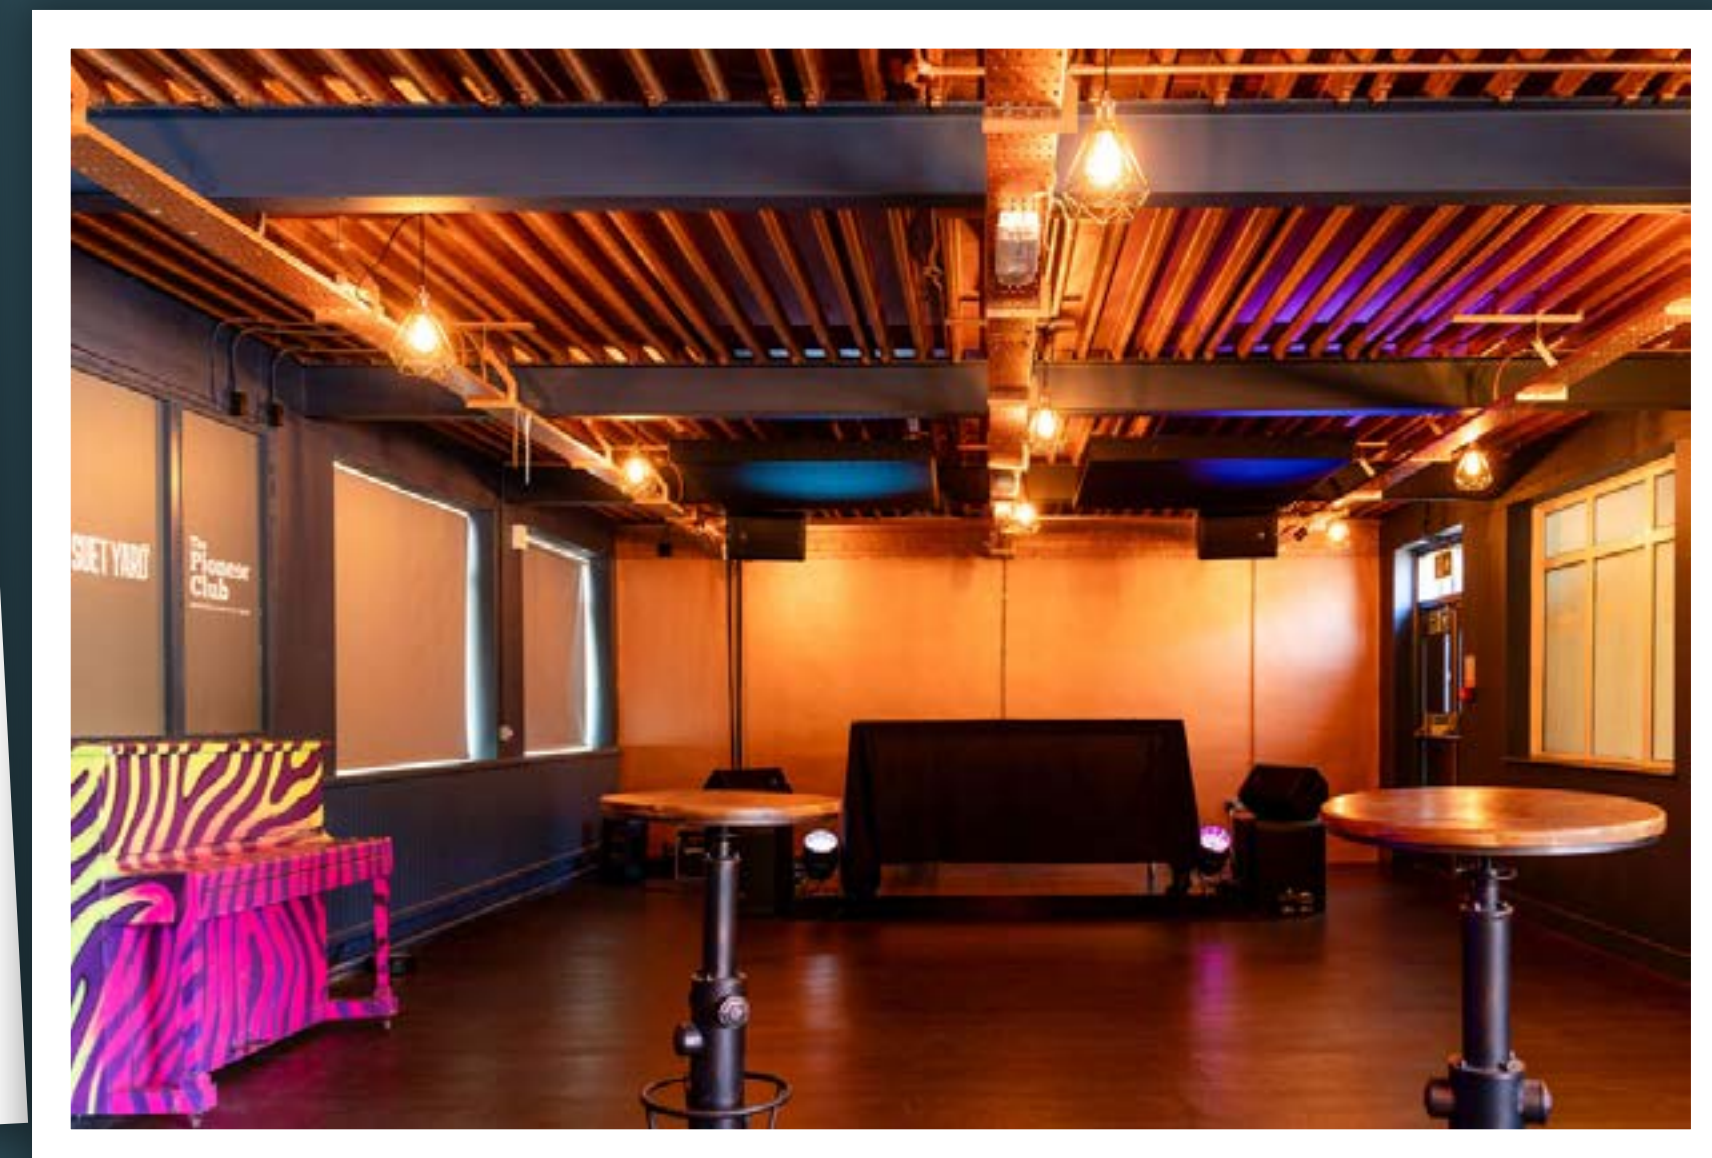

EVENTS@PIONEERCLUB.CO.UK

PIONEER VENUE

SUET YARD

Looking for a stylish and versatile venue? Suet Yard is an inviting bar with a capacity of up to 120 people, ideal for intimate gatherings.

Available for hire during the day or evening, it's a great choice for corporate events, social groups or private celebrations.

Whether you're hosting business networking, a casual get-together or a special occasion, the Suet Yard provides the perfect atmosphere for any event.

MAIN HALL

AMENITIES:

Full JBL PA with Sound Desk and Lighting Rig, Projector and LED Screens.